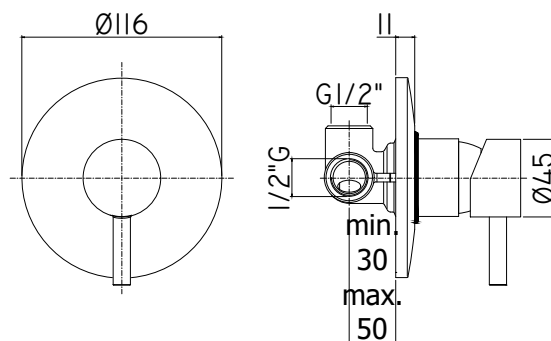

COLLECTION

stick

PRODUCT IMAGE

TECHNICAL DRAWING

DESCRIPTION

Concealed shower mixer (1 outlet) complete with:

- metal wall plate Ø116mm
- 1/2" G connections

ART.

SK 010 . .
without diverter

ZPRO 013 . .
Extension for art. 010
• H43mm

FINISHES

SK
CR - chrome plated
ST - steel looking finish

ZPRO
CR - chrome plated
ST - steel looking finish

DOCUMENTATION

FLOW DIAGRAM
1